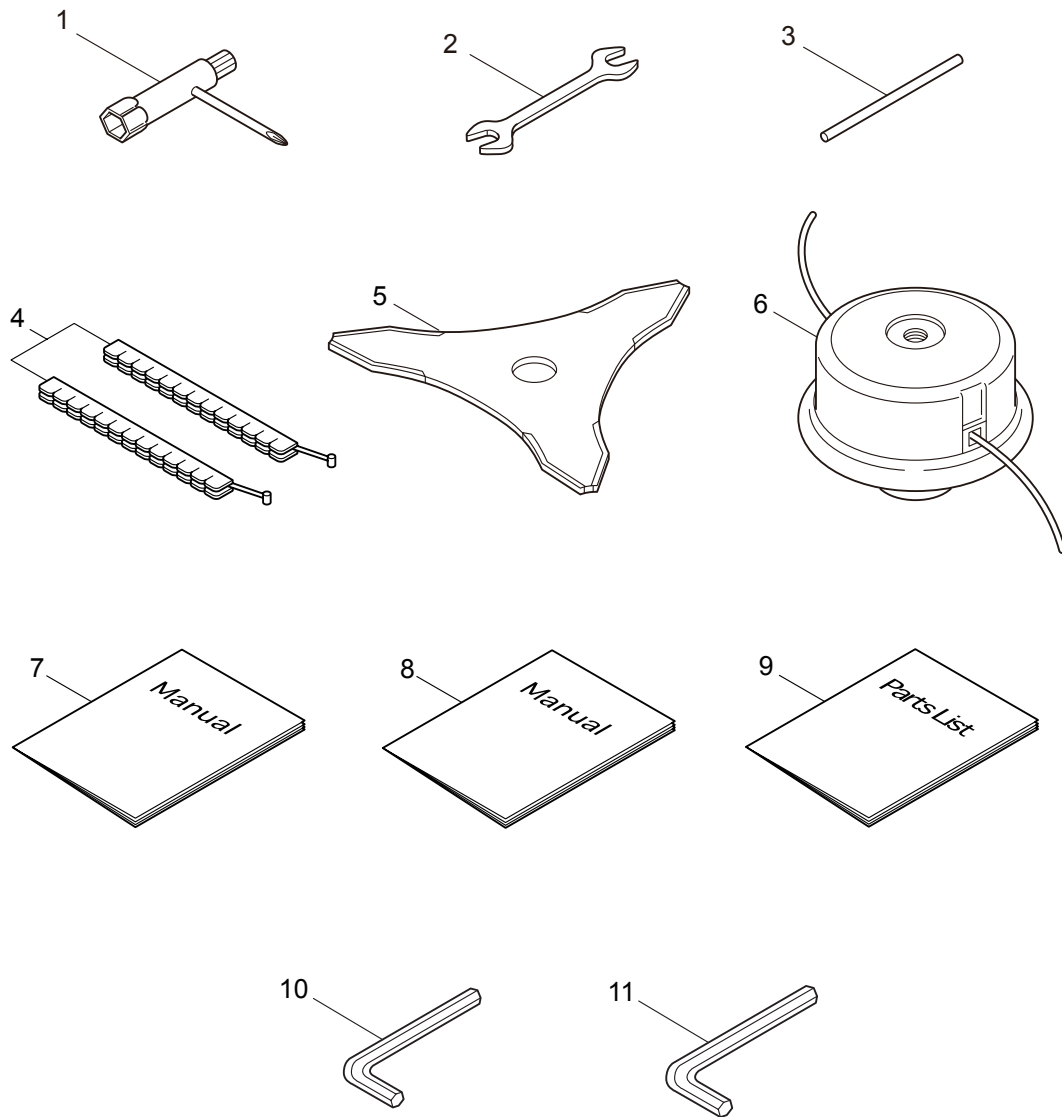

5. BC3021H-RS-01
ACCESSORIES

Ref. No.	Part No.	Part Name	Q'ty	Remarks
5-1	210418	Box Spanner	1	13x19x(+)
5-2	022865	Double-ended Wrench	1	8x10
5-3	210181	Lever Handle	1	3.5x170L
5-4	220534	Blade Cover	1	
5-5	227910	3-Teeth Blade	1	
5-6	232226	Semi-Auto Head (L)	1	
5-7	233234	Instruction Manual	1	
5-8	233326	Instruction Manual	1	
5-9	523302	Parts List	1	BC3021H-RS-01
5-10	219432	Wrench	1	4mm
5-11	219433	Wrench	1	5mm