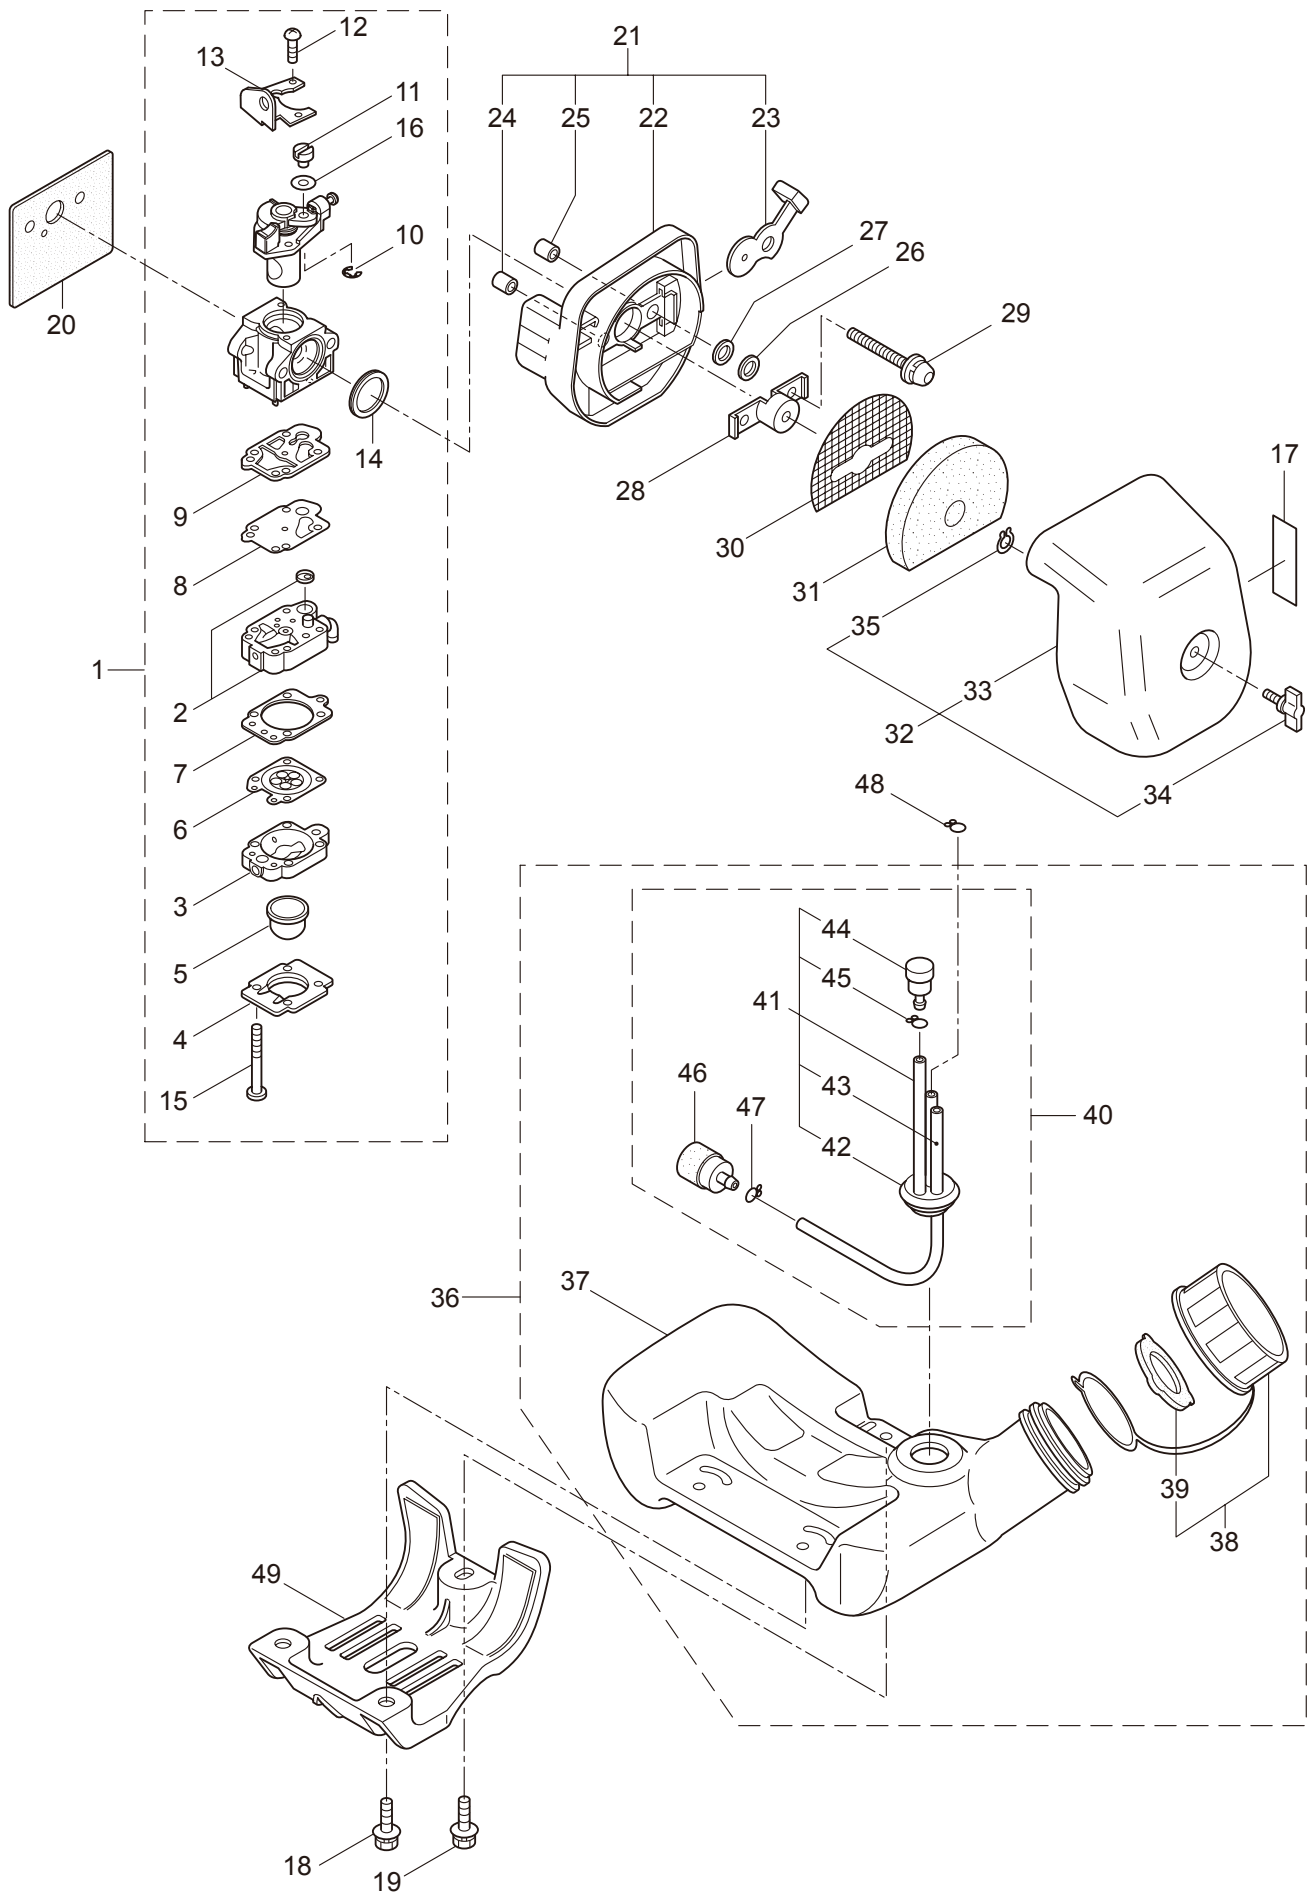

4. BC3021H-RS-01
CARBURETOR, FUEL TANK

Ref. No.	Part No.	Part Name	Q'ty	Remarks
4-1	284111	Carburetor Ass'y	1	Incl.2-16 New gasket required
4-2	264155	Pump Body	1	
4-3	262991	Purge Body	1	
4-4	262992	Cover Plate	1	
4-5	261874	Primer Bulb	1	
4-6	283905	Diaphragm, Meterring	1	
4-7	262993	Gasket	1	
4-8	262994	Diaphragm,Fuel Pump	1	
4-9	282576	Gasket	1	
4-10	261876	E-Ring	1	
4-11	261658	Swivel	1	
4-12	261875	Screw	2	
4-13	264677	Bracket	1	
4-14	261657	Packing	1	
4-15	262996	Screw	4	
4-16	264678	Washer	1	
4-17	261352	Label	1	Choke
4-18	281714	Cap Screw	2	M5x20
4-19	281715	Cap Screw	1	M5x20
4-20	269762	Gasket	1	
4-21	268055	Air Filter Case Ass'y	1	Incl.22-25
4-22	268056	Air Filter Case	1	
4-23	268057	Valve	1	
4-24	268157	Sleeve	1	5.5x7.1x6L
4-25	268412	Sleeve	1	5.5x7.1x6.6L
4-26	263345	Packing	1	7.2x11xt1.3
4-27	263942	Washer	1	7.2x12xt0.15
4-28	263815	Stay	1	
4-29	264016	Cap Screw	2	M5x60
4-30	265026	Screen	1	
4-31	265027	Foam Element	1	
4-32	268058	Air Filter Cover Ass'y	1	Incl.33-35
4-33	268059	Air Filter Cover	1	
4-34	281438	Knob	1	
4-35	261734	Snap Ring	1	#5
4-36	284954	Fuel Tank Ass'y	1	Incl.37-47
4-37	281439	Fuel Tank	1	
4-38	281564	Fuel Tank Cap Ass'y	1	Incl.39
4-39	269377	Gasket	1	
4-40	282538	Fuel Pipe Pick-up Ass'y	1	Incl.41-47
4-41	282539	Fuel Pipe Ass'y	1	Incl.42-45
4-42	268065	Grommet	1	
4-43	261690	Fuel Pipe	1	160L
4-44	261590	Breather	1	
4-45	261117	Clip	1