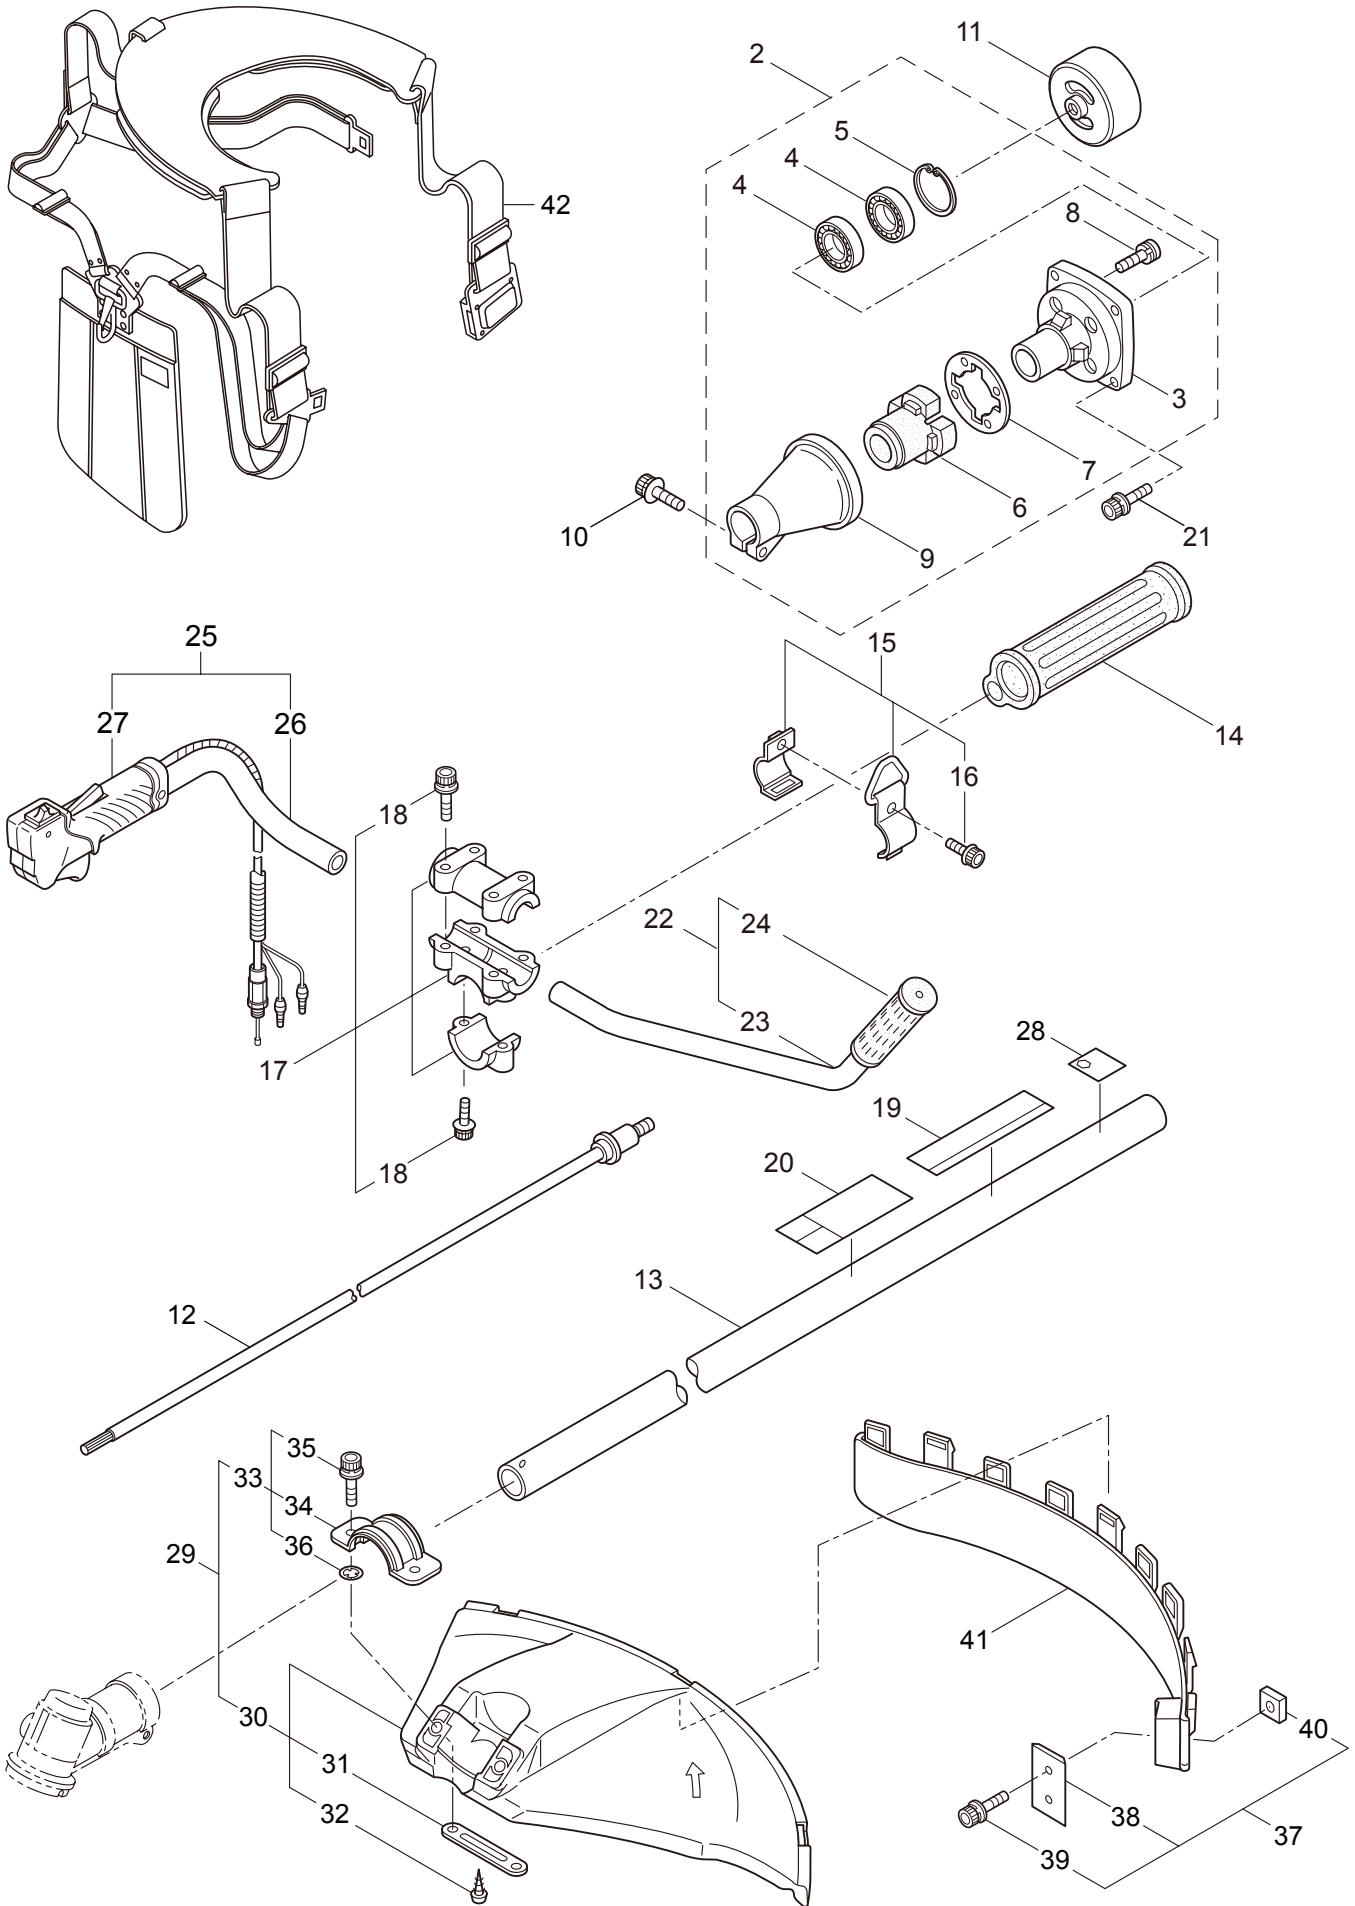

PARTS LIST

BC3021H-RS-01

CONTENTS

1. MAIN BODY	1 ~ 2
2. GEARCASE.....	3 ~ 4
3. ENGINE.....	5 ~ 8
4. CARBURETOR, FUEL TANK	9 ~ 12
5. ACCESSORIES	13 ~ 14

2012. 09.

P/N 523302-1

1. BC3021H-RS-01
MAIN BODY

Ref. No.	Part No.	Part Name	Q'ty	Remarks
1-1	363965	BC3021H-RS-01	1	
1-2	215512	Clutch Case Ass'y	1	Incl.3-9
1-3	214592	Bearing Case	1	
1-4	214161	Bearing	2	#6000ZZ
1-5	054676	Snap Ring	1	#26
1-6	214162	Buffer	1	
1-7	214163	Washer	1	
1-8	092033	Screw	4	M5x15
1-9	214593	Driveshaft Tube Adapter	1	
1-10	261246	Cap Screw	1	M5x25
1-11	054677	Clutch Drum	1	
1-12	219268	Driveshaft Ass'y	1	
1-13	218711	Driveshaft Tube	1	
1-14	215532	Shaft Grip	1	
1-15	215533	Hanging Bracket Ass'y	1	Incl.16
1-16	261762	Cap Screw	1	M5x14
1-17	216935	Bracket Ass'y	1	Incl.18
1-18	261246	Cap Screw	6	M5x25
1-19	231048	Label	1	BC3021H-RS
1-20	223188	Label	1	
1-21	261250	Cap Screw	4	M5x20
1-22	226501	Handle Ass'y-Left	1	Incl.23,24
1-23	226502	Handle	1	
1-24	226503	Grip	1	
1-25	232081	Handle Ass'y-Right	1	Incl.26,27
1-26	223714	Handle	1	
1-27	232082	Throttle Trigger	1	
1-28	231264	Label	1	111dBA
1-29	232086	Safety Cover Ass'y	1	Incl.30-36
1-30	231252	Safety Cover Ass'y	1	Incl.31,32
1-31	227819	Bracket	1	
1-32	221580	Screw	1	4x8
1-33	232087	Bracket Ass'y	1	Incl.34-36
1-34	227822	Bracket	1	
1-35	220632	Cap Screw	2	M6x30
1-36	231704	Washer	2	6x13xt1.0
1-37	231882	String Cutter Ass'y	1	Incl.38-40
1-38	230747	String Cutter	1	
1-39	261250	Cap Screw	1	M5x20
1-40	228325	Nut	1	
1-41	230748	Cover Extention	1	
1-42	228086	Hanging Strap Ass'y	1	