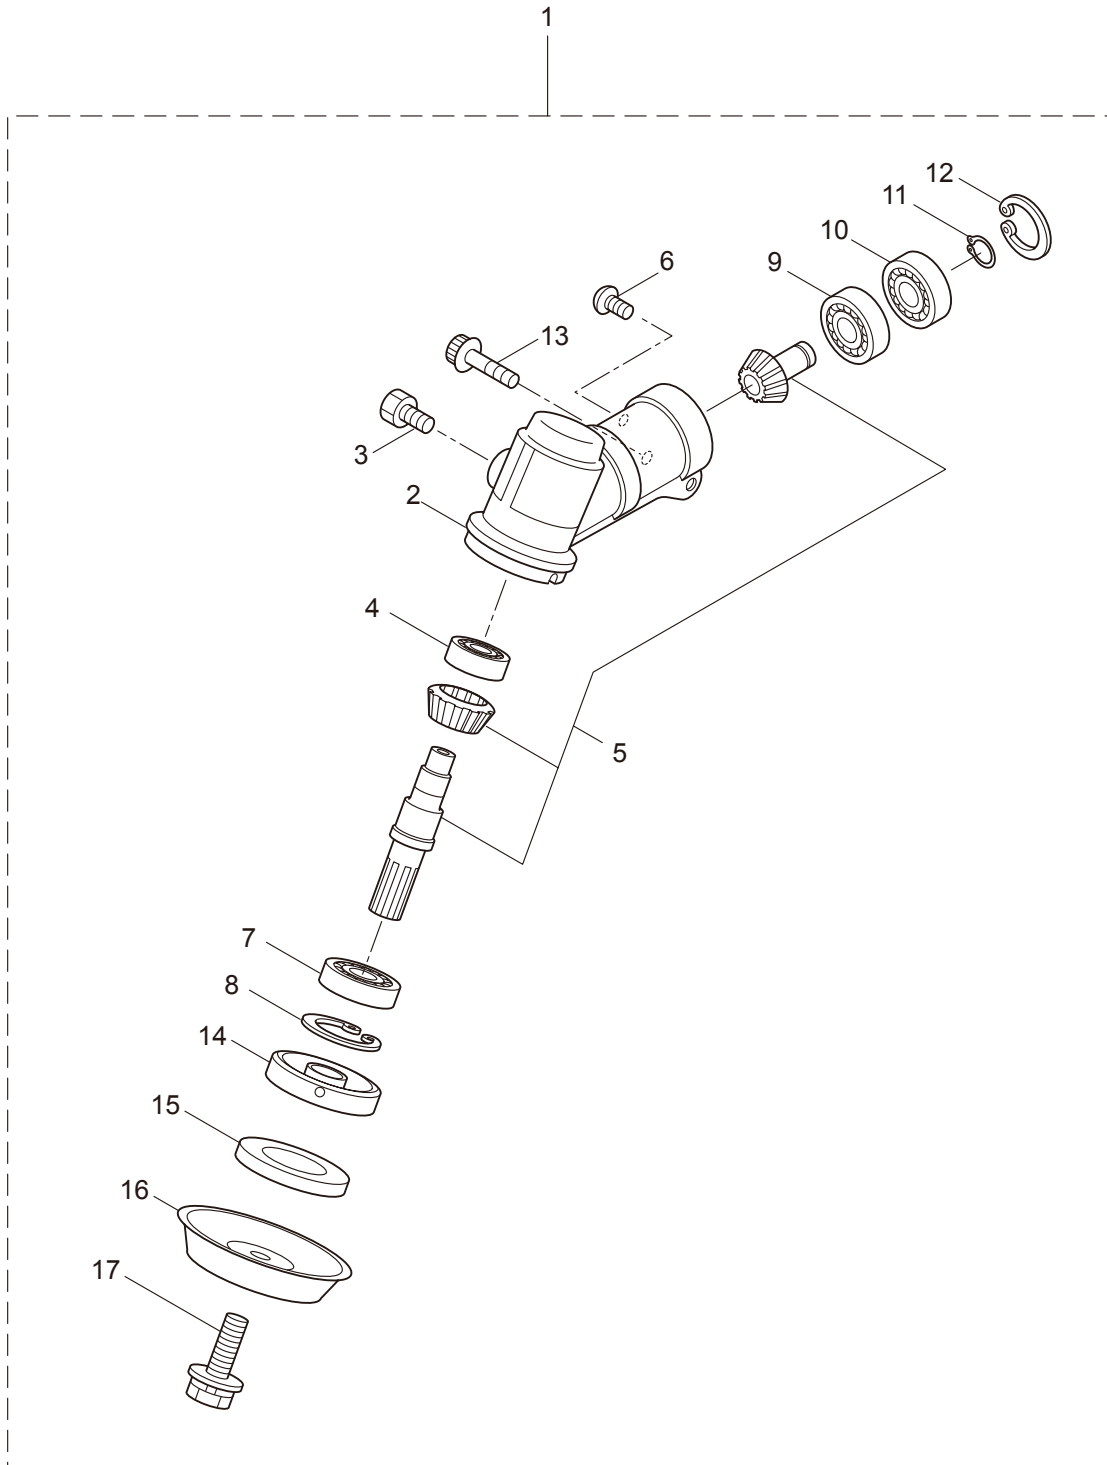

2. BC3021H-RS-01
GEARCASE

Ref. No.	Part No.	Part Name	Q'ty	Remarks
2-1	231880	Gearcase Ass'y	1	Incl.2-17
2-2	225960	Gearcase	1	
2-3	234109	Bolt	1	M8x8
2-4	227990	Bearing	1	#608
2-5	228416	Gear Set	1	
2-6	219087	Cap Screw	1	M5x10
2-7	227991	Bearing	1	#6001DDU
2-8	055185	Snap Ring	1	#28
2-9	227992	Bearing	1	#609
2-10	227993	Bearing	1	#609Z
2-11	228477	Snap Ring	1	#9
2-12	140270	Snap Ring	1	#24
2-13	261246	Cap Screw	1	M5x25
2-14	212986	Boss Adapter	1	
2-15	140275	Clamping Washer	1	
2-16	215547	Stabilizer	1	
2-17	215610	Bolt	1	M8x22,Counterclockwise