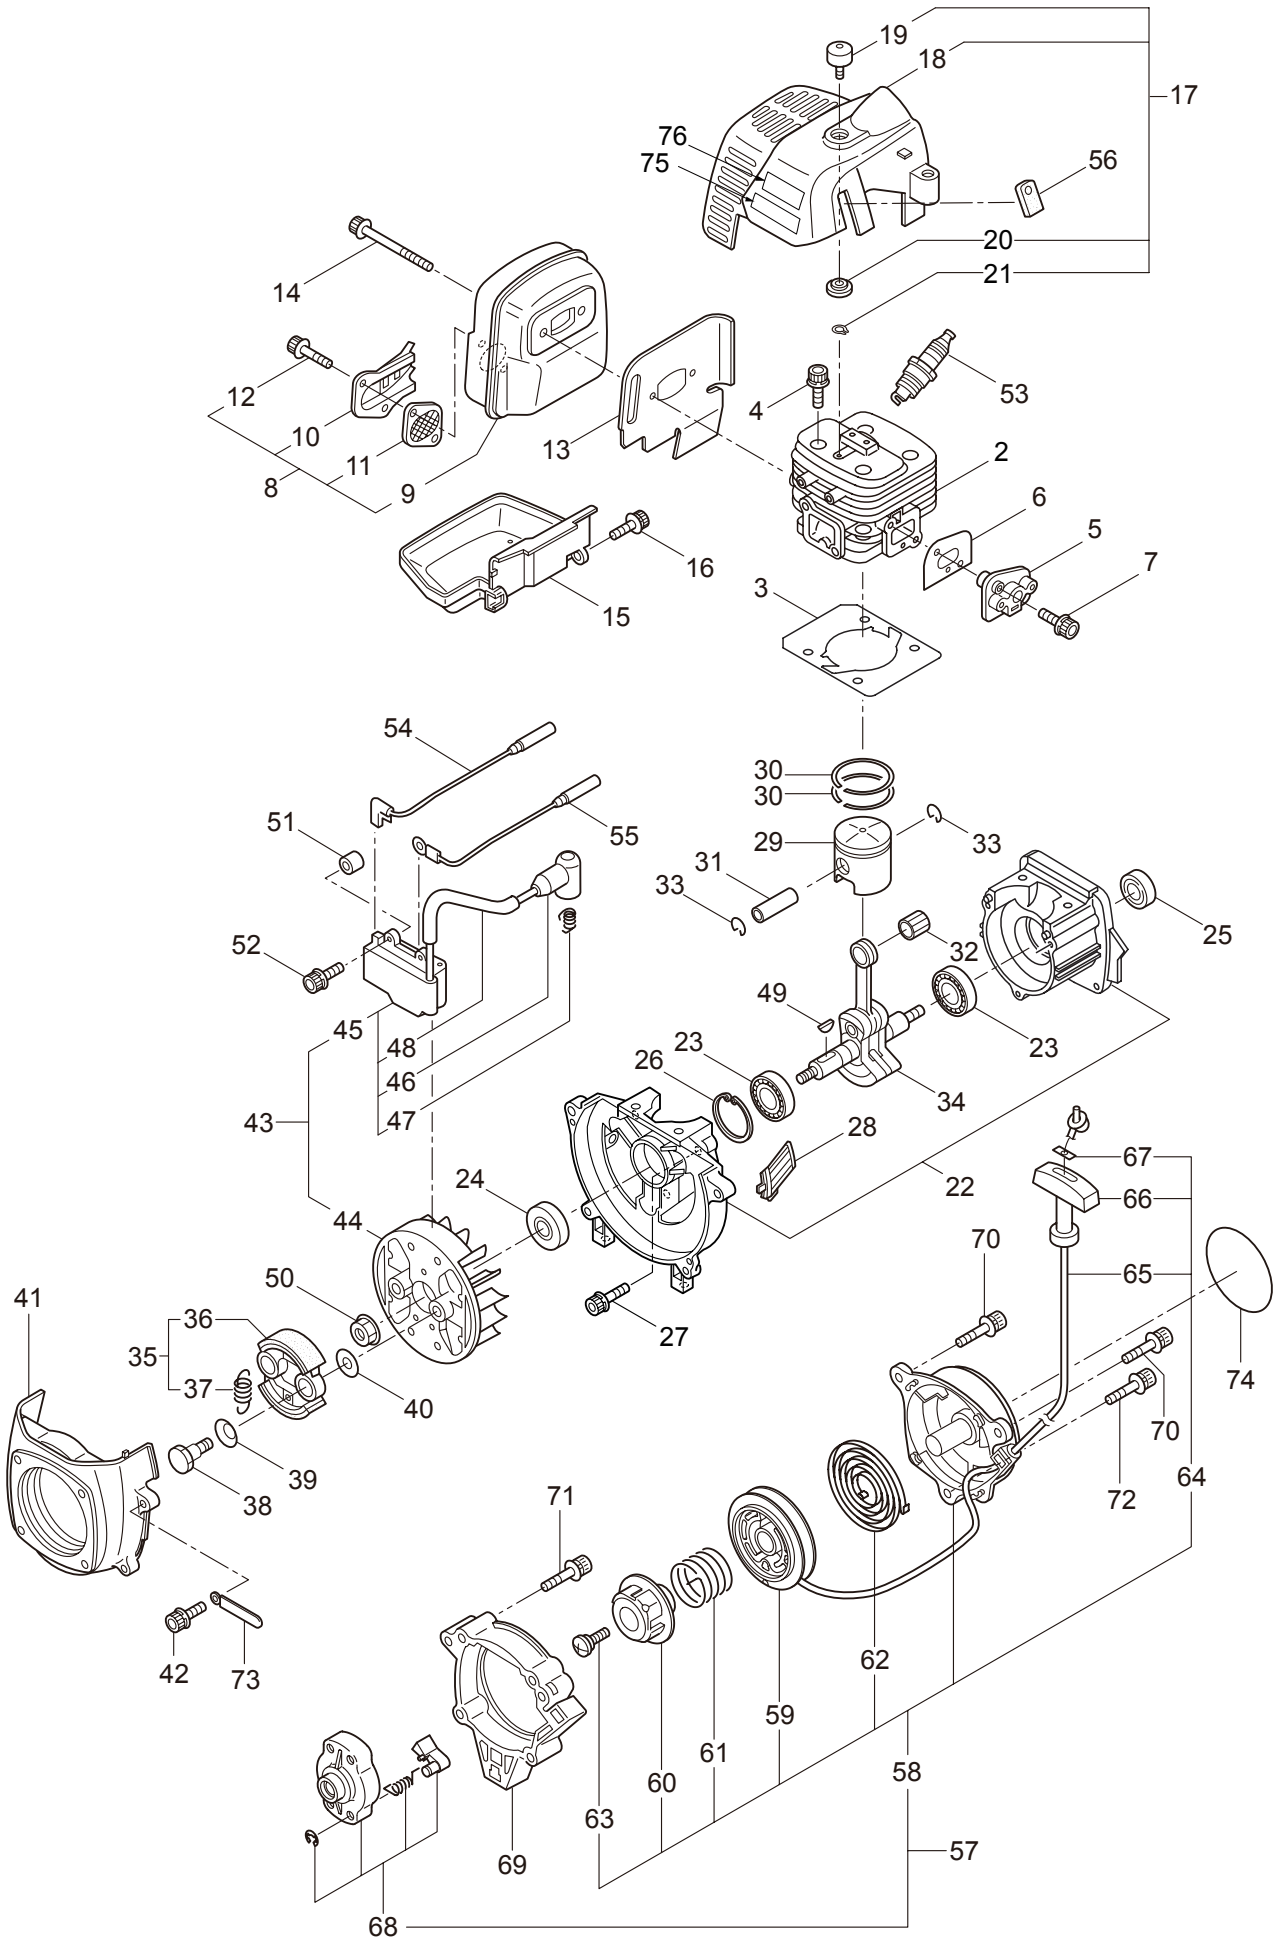

3. BC3021H-RS-01
ENGINE

Ref. No.	Part No.	Part Name	Q'ty	Remarks
3-46	269714	Plug Boot	1	
3-47	269715	Connector	1	
3-48	281756	Insulator	1	
3-49	261076	Woodruff Key	1	3x10
3-50	261417	Nut,Rotor	1	M8
3-51	280381	Spacer	2	
3-52	261256	Cap Screw	2	M4x25
3-53	288264	Spark Plug	1	NGK BPMR8Y
3-54	269722	Lead	1	
3-55	268044	Lead	1	
3-56	269189	Grommet	1	
3-57	283476	Recoil Starter Ass'y	1	Incl.58-68
3-58	283477	Recoil Ass'y	1	Incl.59-67
3-59	283504	Reel	1	
3-60	283505	Cam Plate	1	
3-61	283506	Spring	1	
3-62	280931	Spiral Spring	1	
3-63	267213	Screw	1	
3-64	283578	Stater Rope Ass'y	1	Incl.65-67
3-65	283579	Stater Rope	1	
3-66	261725	Starter Grip	1	
3-67	283511	Rope Stopper	1	
3-68	283575	Starter Pawl Ass'y	1	
3-69	284698	Adapter Ass'y	1	
3-70	283391	Cap Screw	2	M4x20
3-71	265726	Cap Screw	4	M4x16
3-72	282096	Cap Screw	1	M4x16WSW
3-73	264588	Clamp	1	
3-74	286143	Label	1	REVERSE2 CE300
3-75	265694	Label	1	
3-76	267561	Label	1