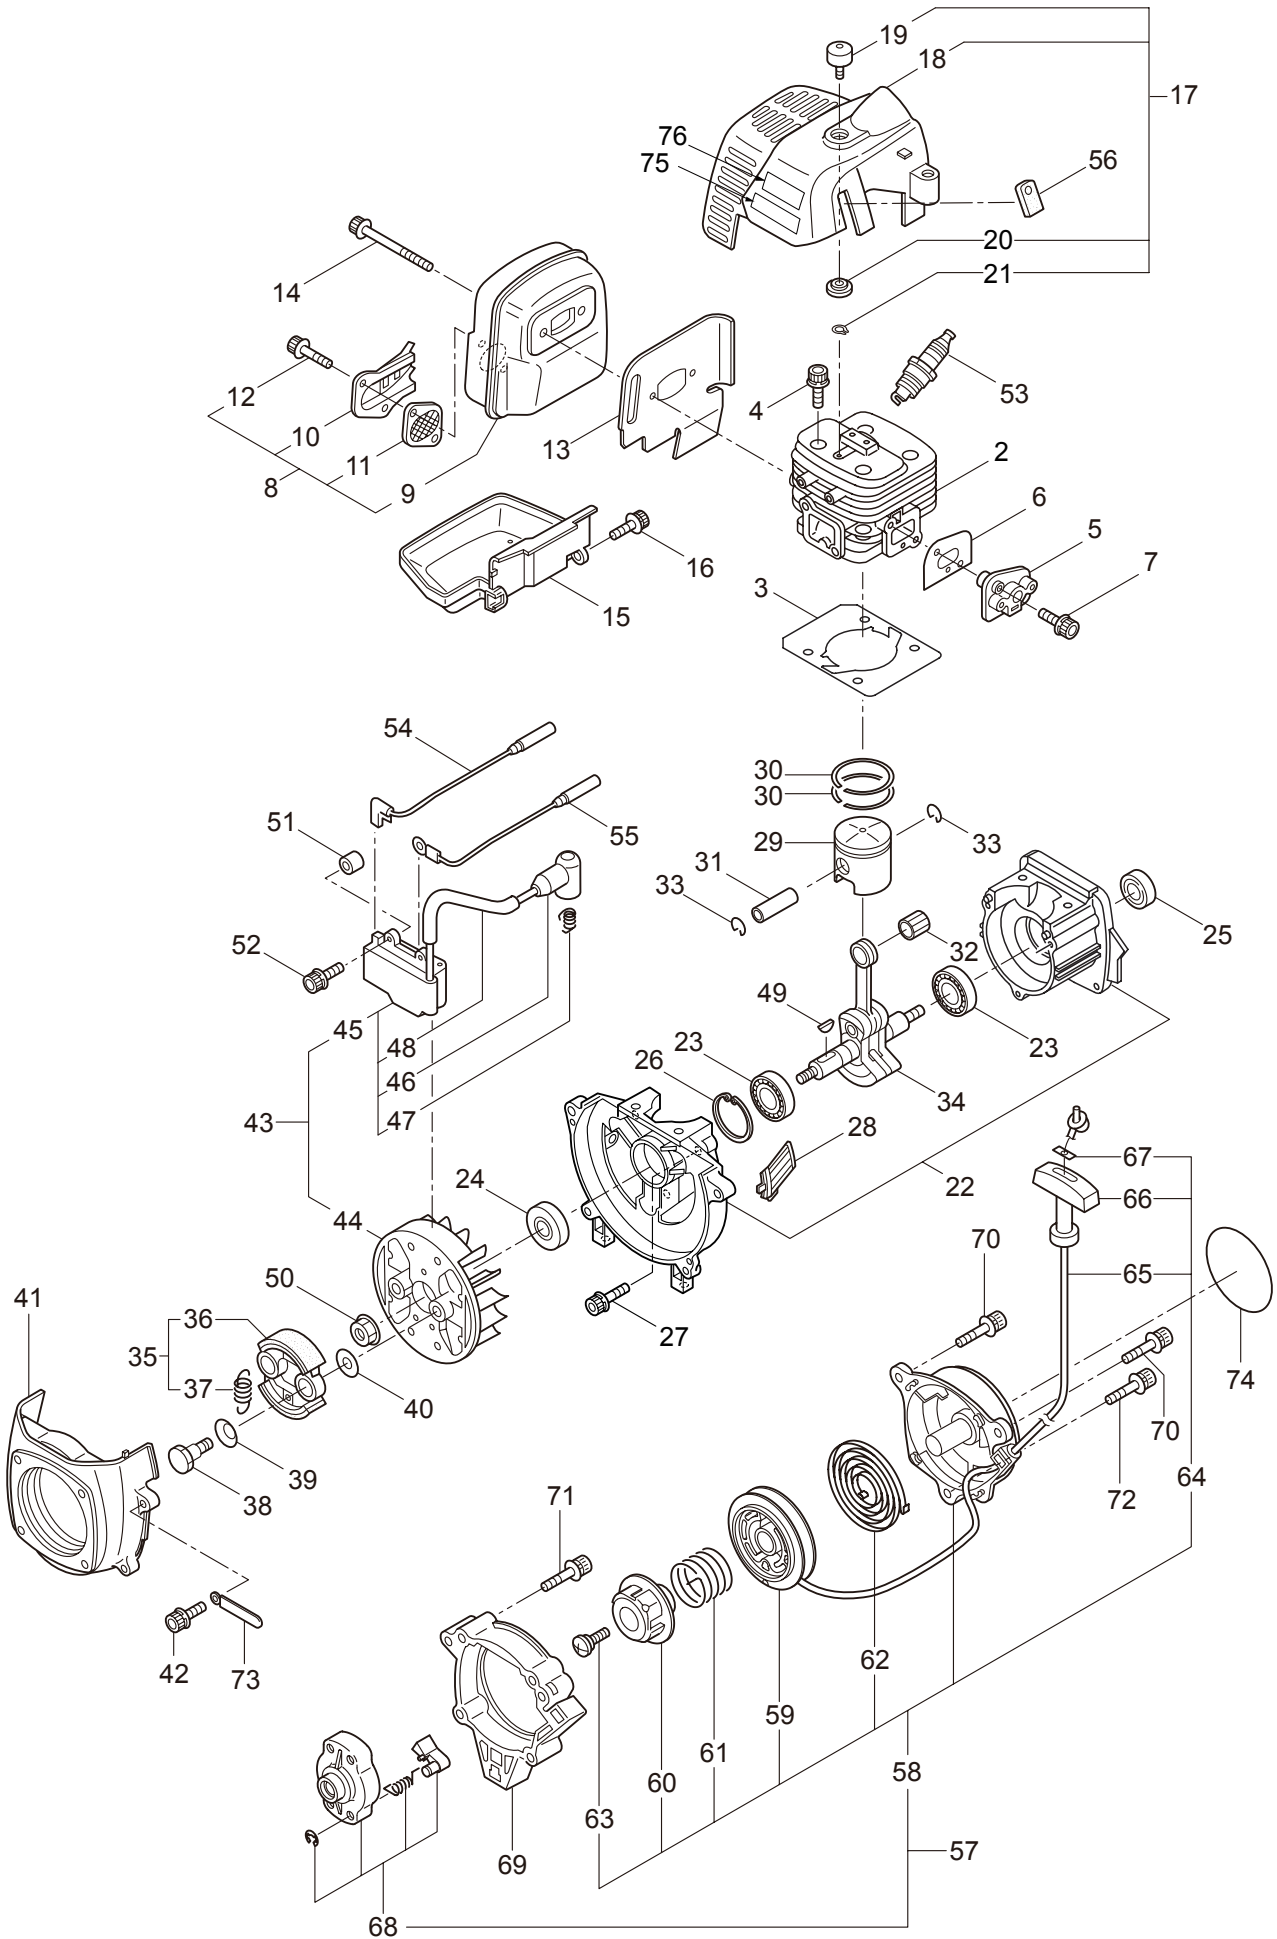

3. BC3021H-RS-01
ENGINE

Ref. No.	Part No.	Part Name	Q'ty	Remarks
3-1	858770	Engine	1	CE300/50
3-2	286791	Cylinder	1	
3-3	286846	Gasket	1	
3-4	261250	Cap Screw	4	M5x20
3-5	269144	Insulator	1	New gasket required
3-6	267049	Gasket	1	
3-7	265924	Cap Screw	2	M5x25
3-8	283007	Muffler Ass'y	1	Incl.9-12
3-9	283003	Muffler Comp.	1	
3-10	268171	Muffler Tail	1	
3-11	267056	Spark Arrester	1	
3-12	265107	Cap Screw	2	M4x10
3-13	281440	Gasket	1	
3-14	266402	Cap Screw	2	M5x55
3-15	281435	Under Cover	1	
3-16	267191	Cap Screw	1	M5x16
3-17	286707	Top Cover Ass'y	1	Incl.18-21
3-18	281434	Top Cover	1	
3-19	286300	Knob	1	
3-20	261020	Spacer	1	
3-21	261734	Snap Ring	1	#5
3-22	286851	Crankcase	1	
3-23	280488	Bearing	2	PPL 6001
3-24	261492	Oil Seal	1	ISCD12287
3-25	261386	Oil Seal	1	ISCD12227
3-26	055185	Snap Ring	1	#28
3-27	261612	Cap Screw	3	M5x30
3-28	281442	Screen	1	
3-29	268782	Piston	1	
3-30	265067	Piston Ring	2	(2)Required
3-31	265068	Piston Pin	1	
3-32	265225	Bearing,Needle	1	
3-33	261393	Clip,Piston Pin	2	
3-34	265141	Crankshaft/Conn.Rod Ass'y	1	
3-35	267327	Clutch Ass'y	1	Incl.36,37
3-36	267342	Clutch Shoe	2	(2)required
3-37	267345	Spring,Clutch	1	
3-38	264505	Bolt	2	
3-39	261777	Wave Washer	2	
3-40	261189	Washer	2	6x16.5x1.2
3-41	281433	Fan Cover	1	
3-42	261250	Cap Screw	4	M5x20
3-43	287898	Magneto Ass'y	1	Incl.44-48
3-44	287902	Rotor/Fan	1	
3-45	281746	Ignition Coil Ass'y	1	Incl.46-48